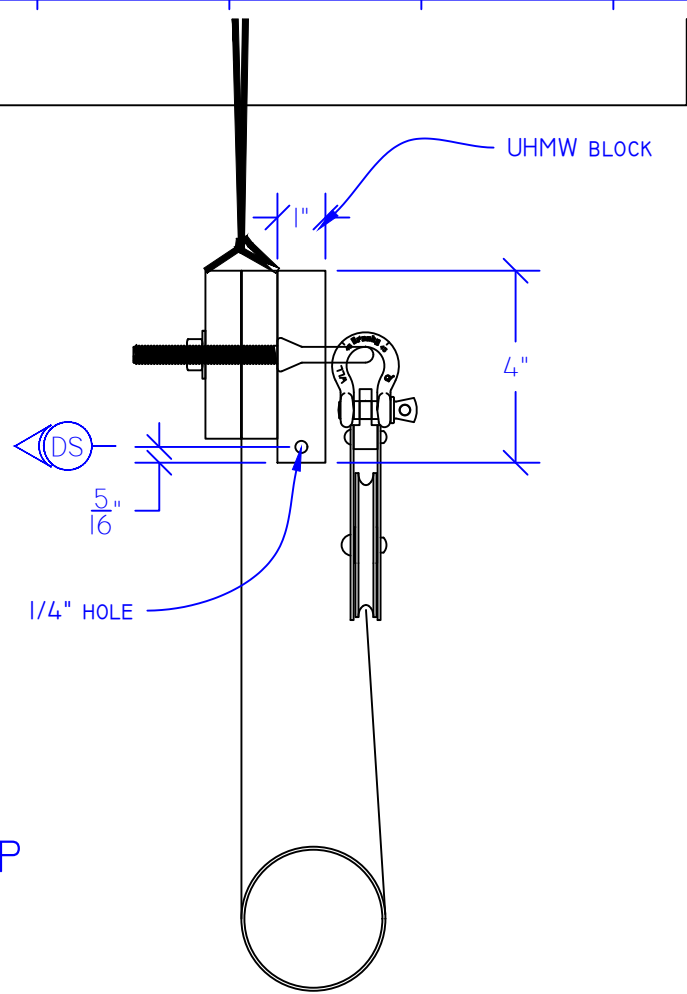

MAKE 1

OSCR
Roller Drops

DATE:
4/8/2021

SCALE:
1/2" = 1'

SHEET:
U1

SANDWICH BATTENS
MAKE 1

TUBE
MAKE 1

OSCR
Roller Drops

OSCR

DATE:
4/27/2021

SCALE:
1/2" = 1'

SHEET:
U2

DATE:
5/6/2021

SCALE:
3" = 1'

SHEET:
U3

OSCR
Roller Drops

DS ROLLER DROP

OSCR
Roller Drops

OSCR

DATE:
6/18/2021

SCALE:
1/4" = 1'

SHEET:
U4

SR (DS DROP) RIGGING

OSCR

DATE:
5/25/2021

SCALE:
1" = 1'

SHEET:
U6

Roller Drops

OSCR
Roller Drops

SCR

DATE:
5/6/2021
SCALE:
3" = 1'
SHEET:
U7