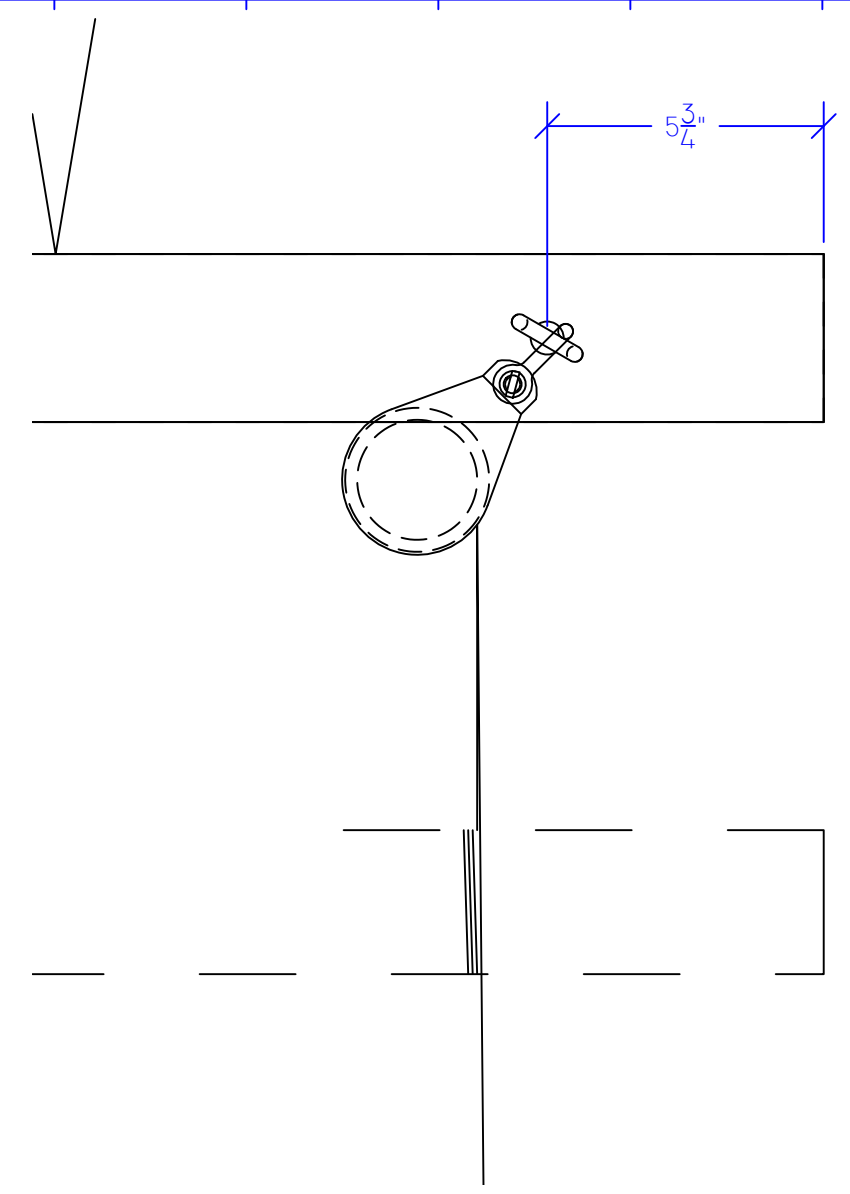

MAKE 1

OSCR
Roller Drops

DATE:
4/8/2021

SCALE:
1/2" = 1'

SHEET:
U1

SANDWICH BATTENS
MAKE 1

TUBE
MAKE 1

OSCR
Roller Drops

OSCR

DATE:
4/27/2021

SCALE:
1/2" = 1'

SHEET:
U2

DATE:
5/6/2021

SCALE:
3" = 1'

SHEET:
U3

OSCR
Roller Drops

DS ROLLER DROP

OSCR
Roller Drops

OSCR

DATE:
6/18/2021

SCALE:
1/4" = 1'

SHEET:
U4

SR (DS DROP) RIGGING

OSCR

DATE:
5/25/2021

SCALE:
1" = 1'

SHEET:
U6

Roller Drops

OSCR
Roller Drops

SCR

DATE:
5/6/2021
SCALE:
3" = 1'
SHEET:
U7