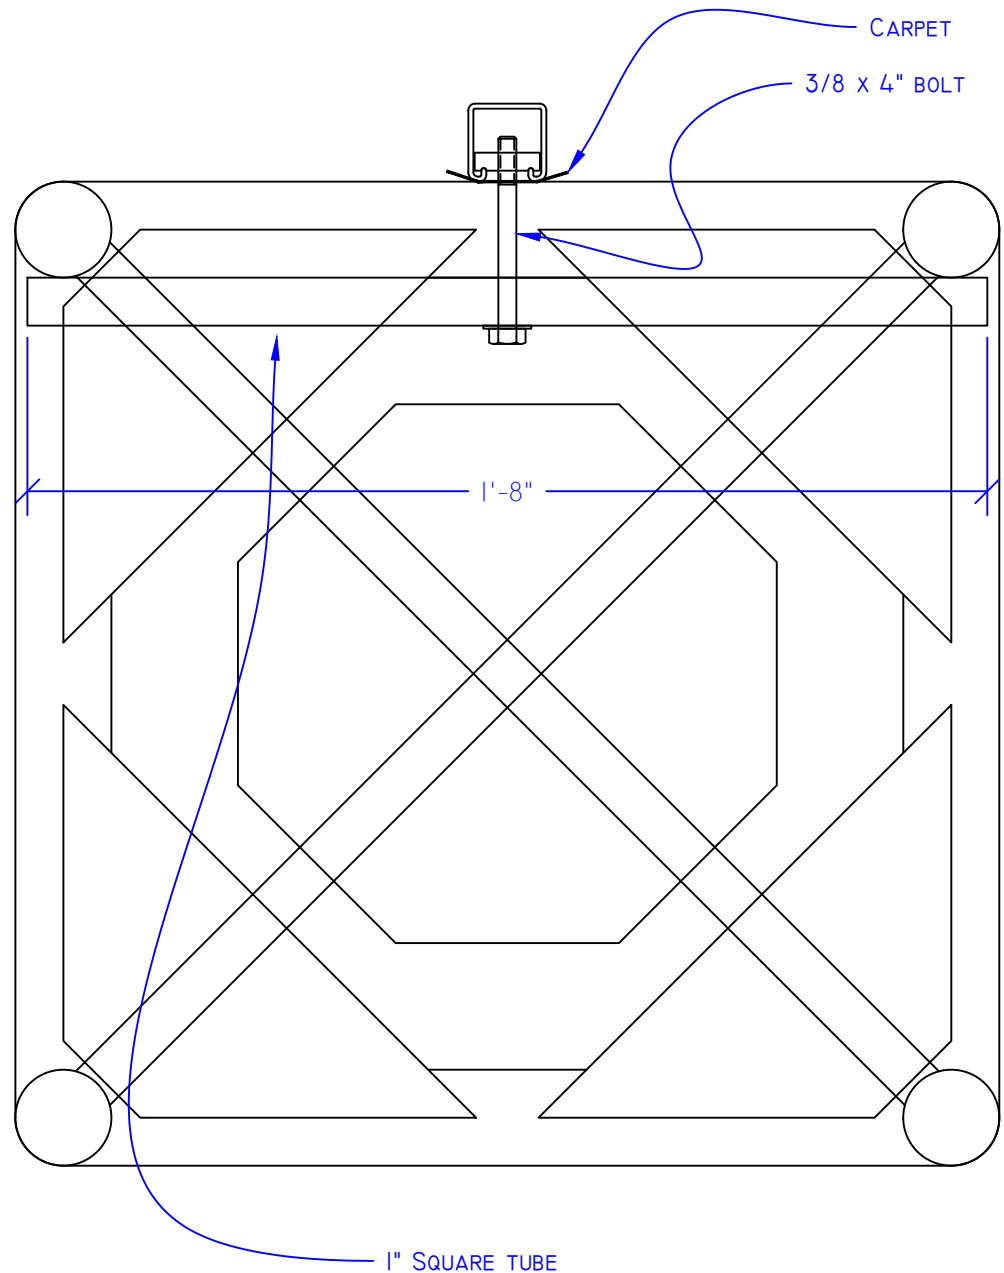

MAKE 1

OSCR
Roller Drops

DATE:
4/8/2021

SCALE:
1/2" = 1'

SHEET:
U1

SANDWICH BATTENS
MAKE 1

TUBE
MAKE 1

OSCR
Roller Drops

DS ROLLER DROP

OSCR
Roller Drops

OSCR

DATE:
6/18/2021

SCALE:
1/4" = 1'

SHEET:
U4

SR (DS DROP) RIGGING

OSCR

DATE:
5/25/2021

SCALE:
1" = 1'

SHEET:
U6

Roller Drops

OSCR
Roller Drops

SCR

DATE:
5/6/2021
SCALE:
3" = 1'
SHEET:
U7