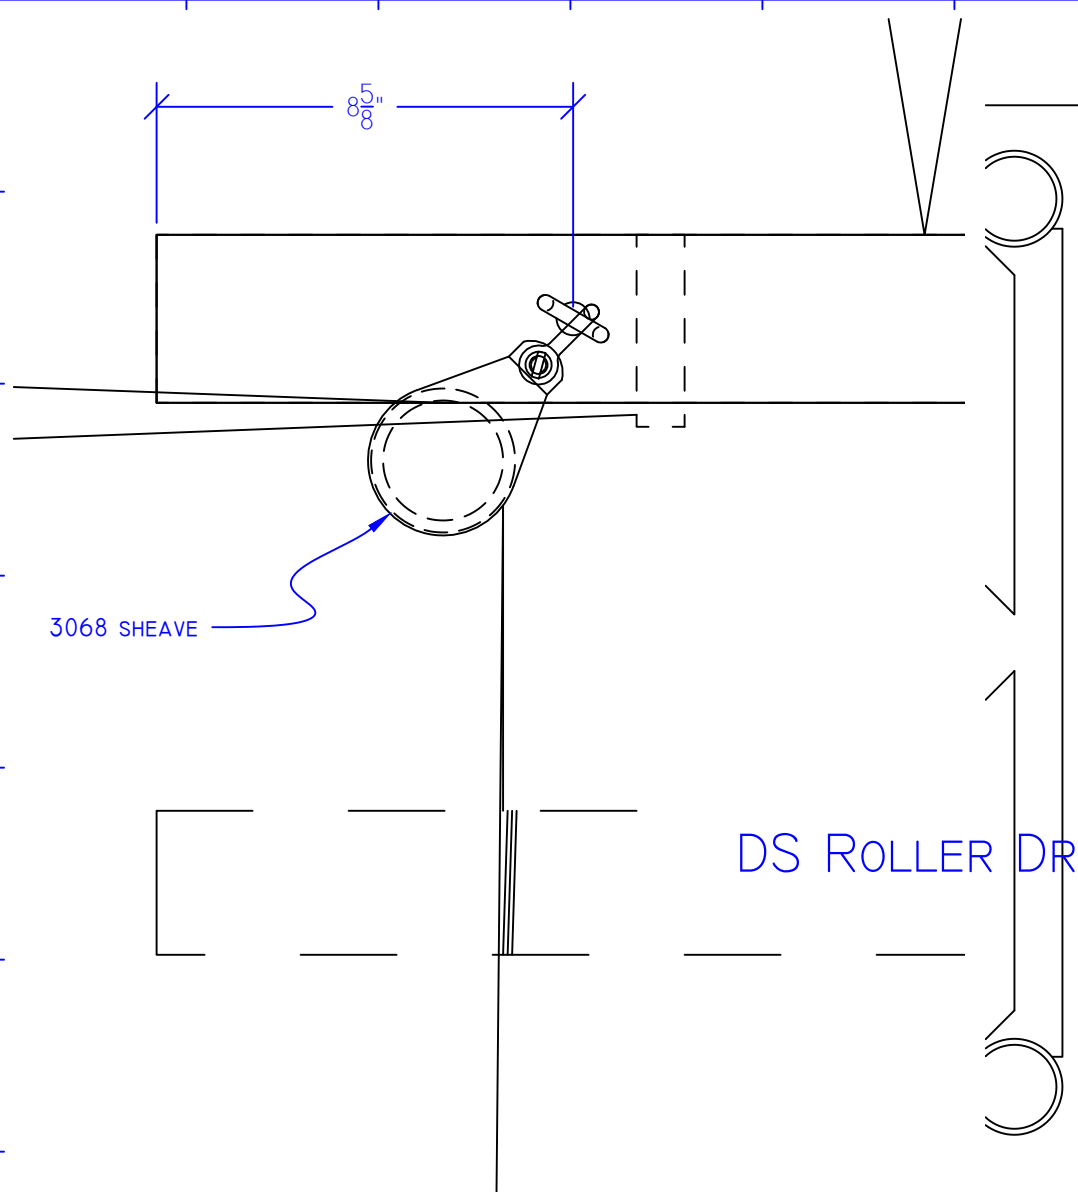

MAKE 1

OSCR
Roller Drops

DATE:
4/8/2021

SCALE:
1/2" = 1'

SHEET:
U1

SANDWICH BATTENS
MAKE 1

TUBE
MAKE 1

OSCR
Roller Drops

OSCR

DATE:
4/27/2021

SCALE:
1/2" = 1'

SHEET:
U2

DATE:
5/6/2021

SCALE:
3" = 1'

SHEET:
U3

OSCR
Roller Drops

DS ROLLER DROP

OSCR
Roller Drops

OSCR

DATE:
6/18/2021

SCALE:
1/4" = 1'

SHEET:
U4

SR (DS DROP) RIGGING

OSCR

DATE:
5/25/2021

SCALE:
1" = 1'

SHEET:
U6

Roller Drops

OSCR
Roller Drops

SCR

DATE:
5/6/2021
SCALE:
3" = 1'
SHEET:
U7