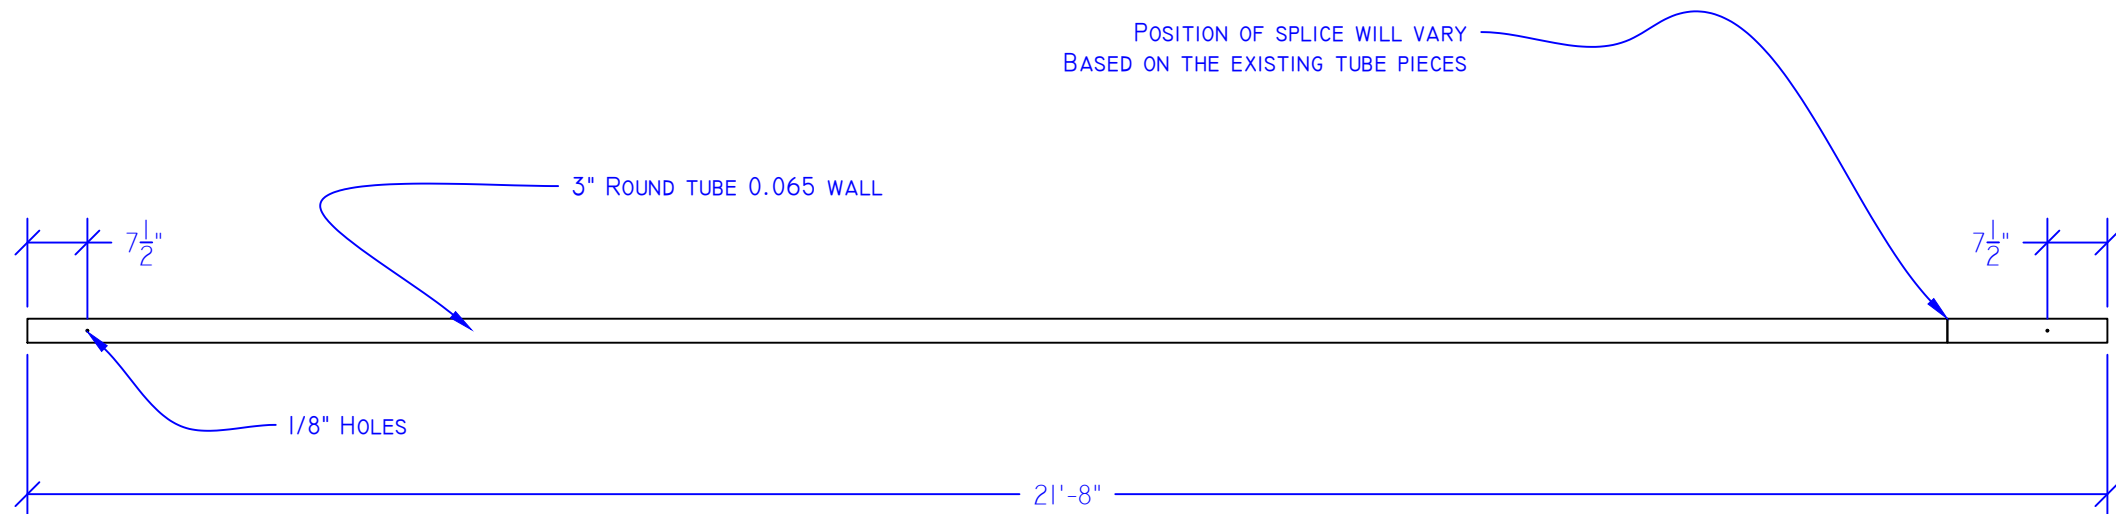

MAKE 1

OSCR
Roller Drops

DATE:
4/8/2021

SCALE:
1/2" = 1'

SHEET:
U1

SANDWICH BATTENS
MAKE 1

TUBE
MAKE 1

OSCR
Roller Drops

OSCR

DATE:
4/27/2021

SCALE:
1/2" = 1'

SHEET:
U2

DATE:
5/6/2021

SCALE:
3" = 1'

SHEET:
U3

OSCR
Roller Drops

DS ROLLER DROP

OSCR
Roller Drops

OSCR

DATE:
6/18/2021

SCALE:
1/4" = 1'

SHEET:
U4

SR (DS DROP) RIGGING

OSCR

DATE:
5/25/2021

SCALE:
1" = 1'

SHEET:
U6

Roller Drops

OSCR
Roller Drops

SCR

DATE:
5/6/2021
SCALE:
3" = 1'
SHEET:
U7