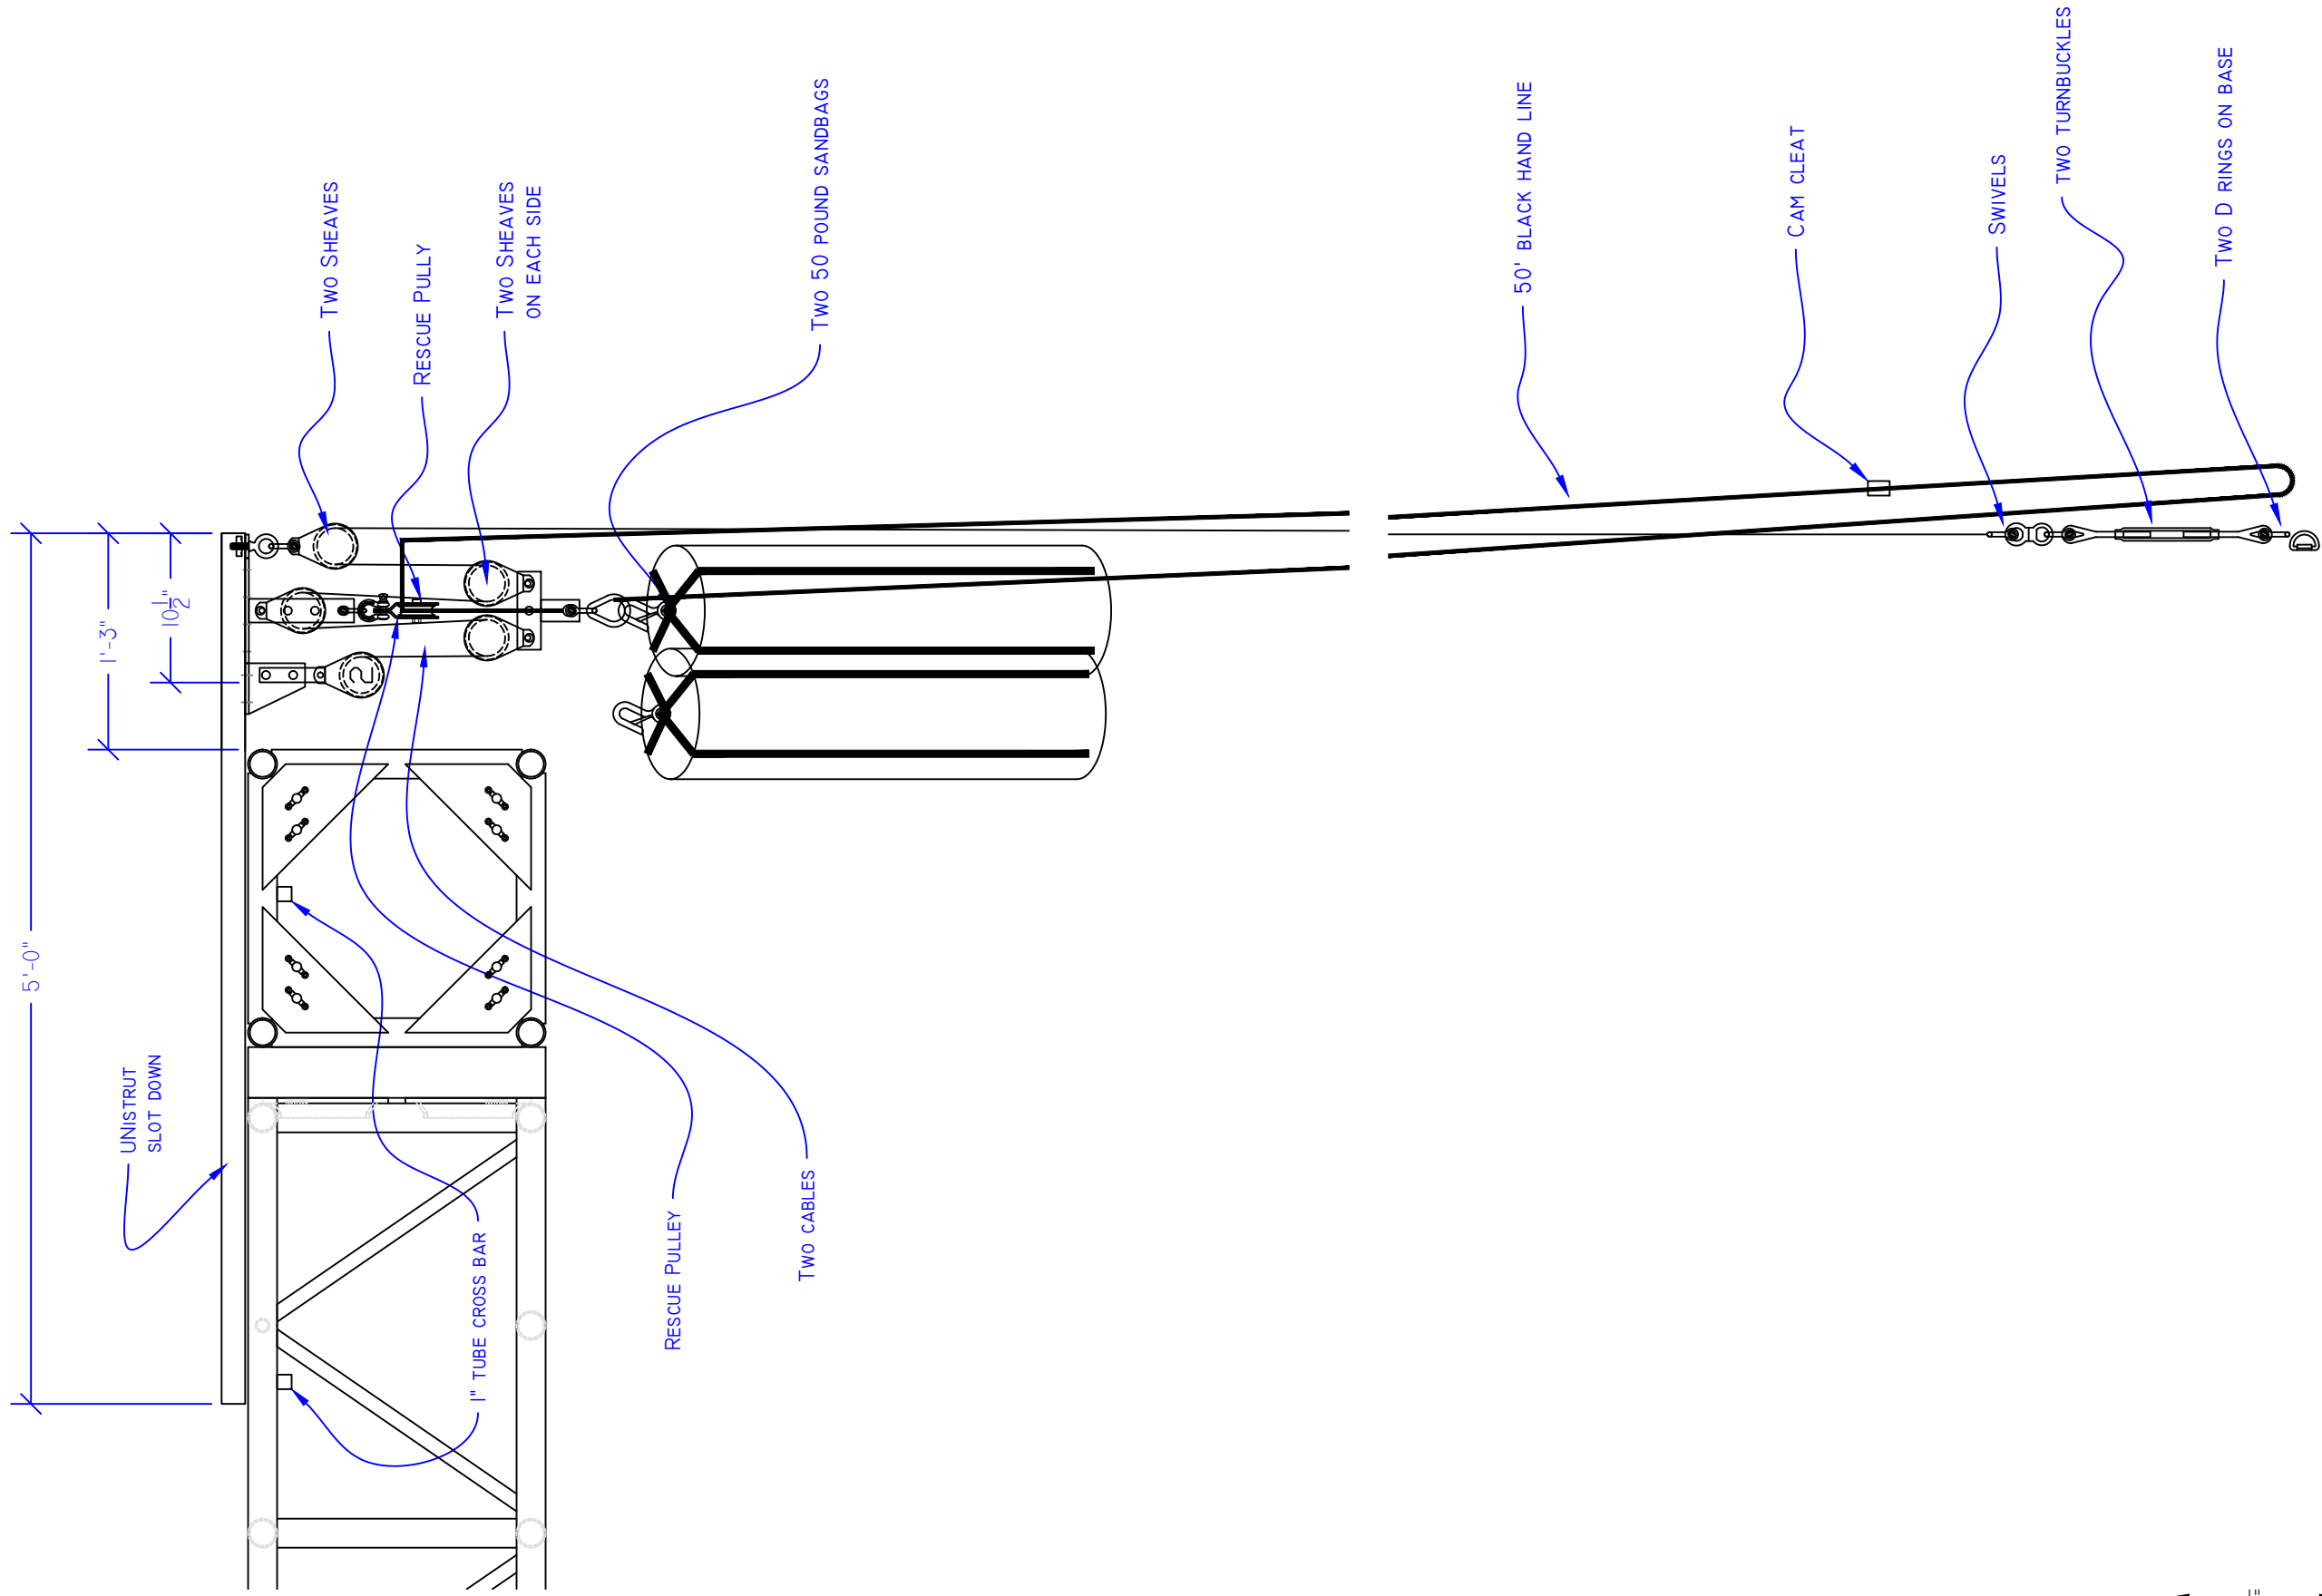

MAKE 1

OSCR
Roller Drops

DATE:
4/8/2021

SCALE:
1/2" = 1'

SHEET:
U1

SANDWICH BATTENS
MAKE 1

TUBE
MAKE 1

OSCR
Roller Drops

OSCR

DATE:
4/27/2021

SCALE:
1/2" = 1'

SHEET:
U2

DATE:
5/6/2021

SCALE:
3" = 1'

SHEET:
U3

OSCR
Roller Drops

DS ROLLER DROP

OSCR
Roller Drops

OSCR

DATE:
6/18/2021

SCALE:
1/4" = 1'

SHEET:
U4

SR (DS DROP) RIGGING

OSCR

DATE:
5/25/2021

SCALE:
1" = 1'

SHEET:
U6

Roller Drops

OSCR
Roller Drops

SCR

DATE:
5/6/2021
SCALE:
3" = 1'
SHEET:
U7