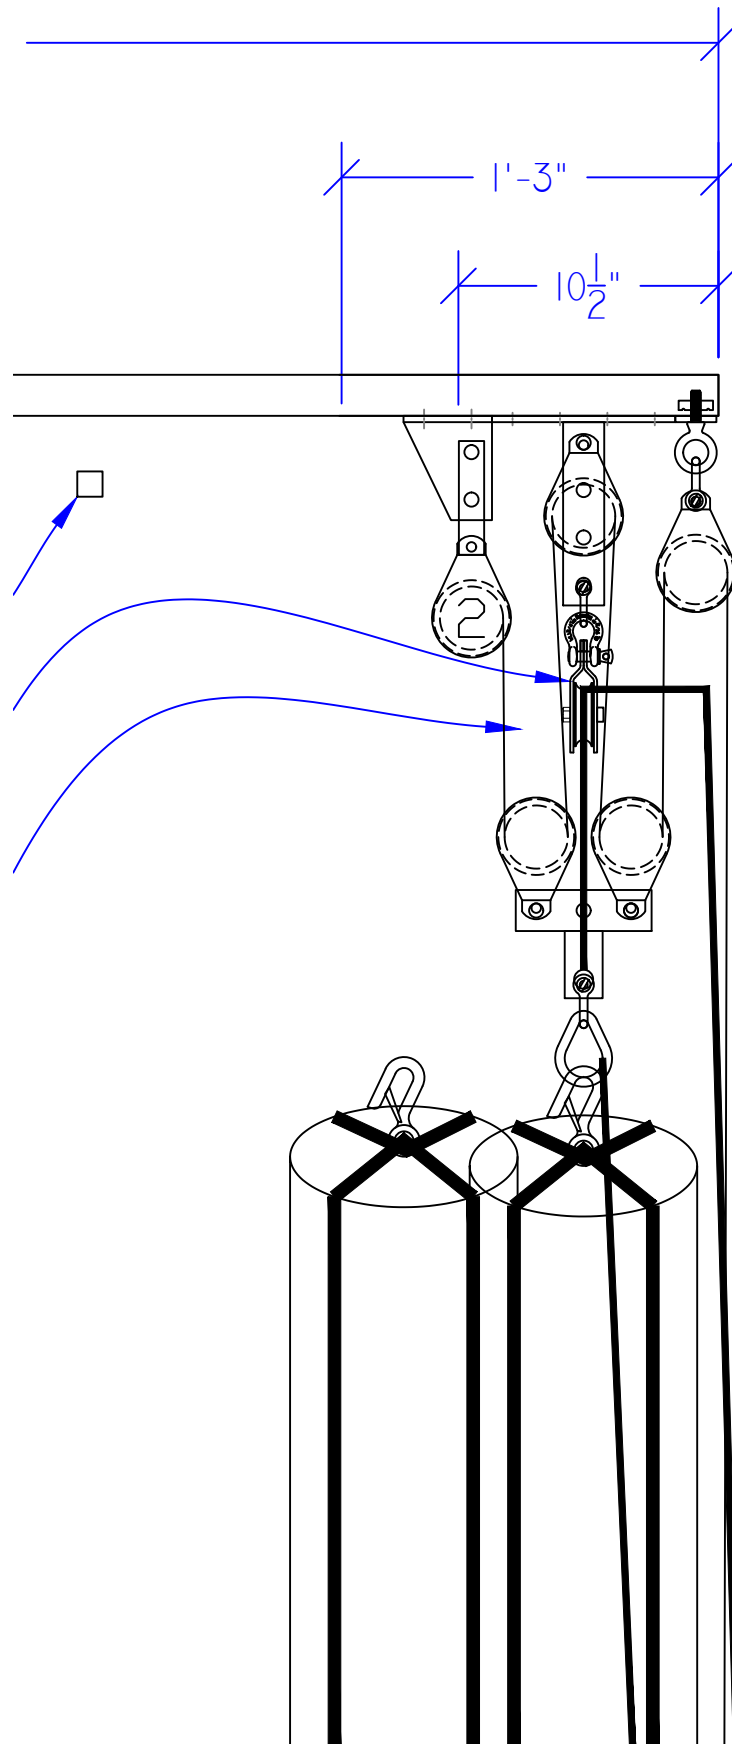

MAKE 1

OSCR
Roller Drops

DATE:
4/8/2021

SCALE:
1/2" = 1'

SHEET:
U1

SANDWICH BATTENS
MAKE 1

TUBE
MAKE 1

OSCR
Roller Drops

OSCR

DATE:
4/27/2021

SCALE:
1/2" = 1'

SHEET:
U2

DATE:
5/6/2021

SCALE:
3" = 1'

SHEET:
U3

OSCR
Roller Drops

DS ROLLER DROP

OSCR
Roller Drops

OSCR

DATE:
6/18/2021

SCALE:
1/4" = 1'

SHEET:
U4

SR (DS DROP) RIGGING

OSCR

DATE:
5/25/2021

SCALE:
1" = 1'

SHEET:
U6

Roller Drops

OSCR
Roller Drops

SCR

DATE:
5/6/2021
SCALE:
3" = 1'
SHEET:
U7