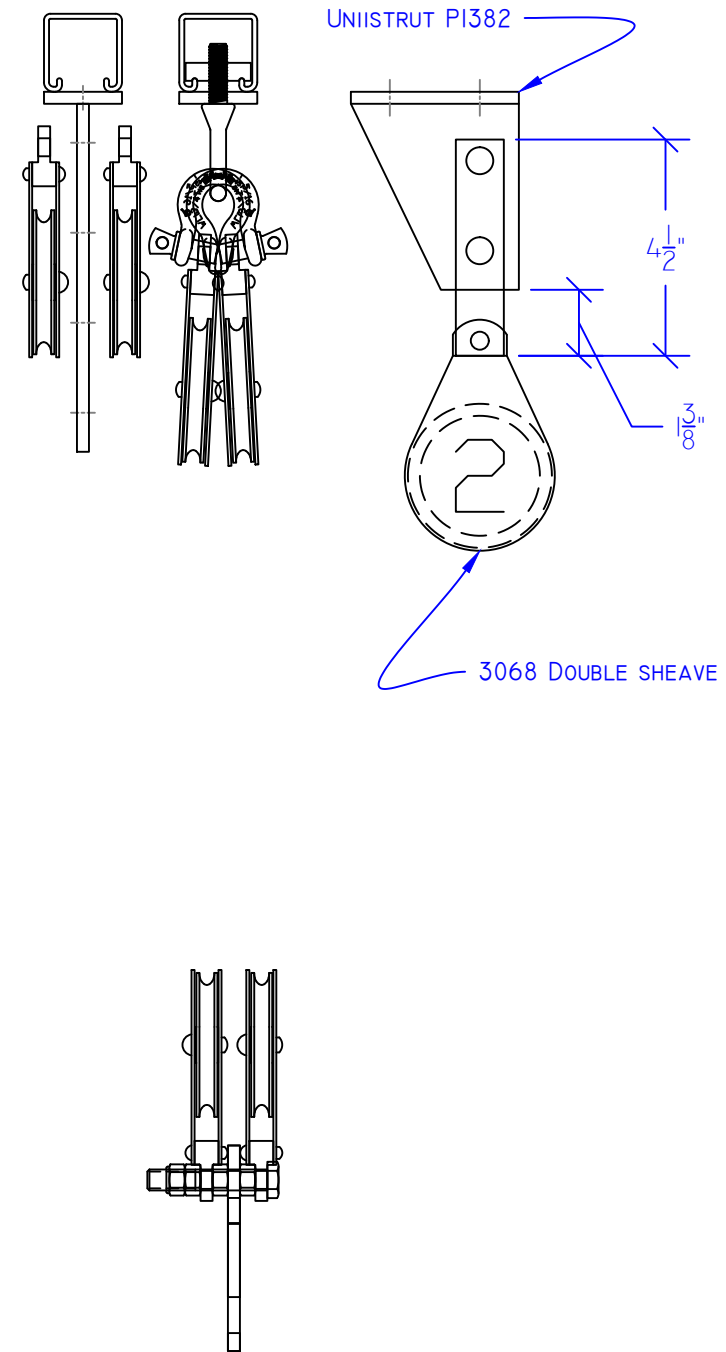

MAKE 1

OSCR
Roller Drops

DATE:
4/8/2021

SCALE:
1/2" = 1'

SHEET:
U1

SANDWICH BATTENS
MAKE 1

TUBE
MAKE 1

OSCR
Roller Drops

OSCR

DATE:
4/27/2021

SCALE:
1/2" = 1'

SHEET:
U2

DATE:
5/6/2021

SCALE:
3" = 1'

SHEET:
U3

OSCR
Roller Drops

DS ROLLER DROP

OSCR
Roller Drops

OSCR

DATE:
6/18/2021

SCALE:
1/4" = 1'

SHEET:
U4

SR (DS DROP) RIGGING

OSCR

DATE:
5/25/2021

SCALE:
1" = 1'

SHEET:
U6

Roller Drops

OSCR
Roller Drops

SCR

DATE:
5/6/2021
SCALE:
3" = 1'
SHEET:
U7