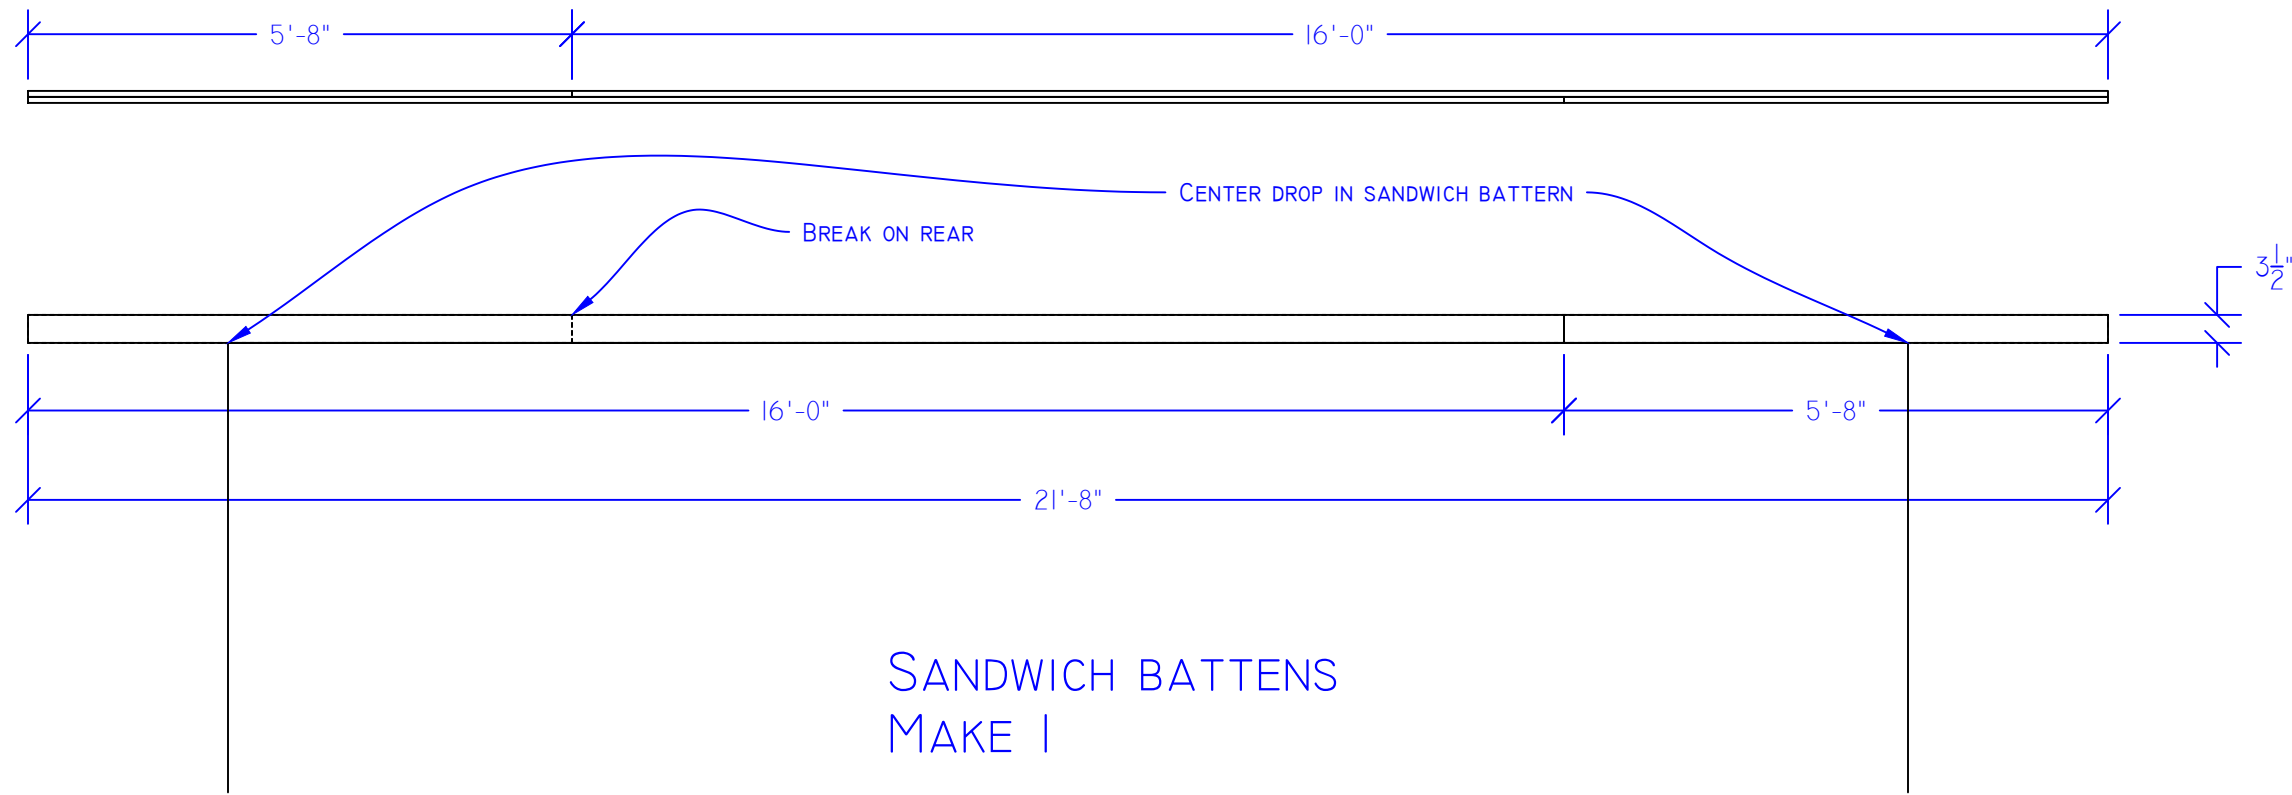

MAKE 1

OSCR
Roller Drops

DATE:
4/8/2021

SCALE:
1/2" = 1'

SHEET:
U1

SANDWICH BATTENS
MAKE 1

TUBE
MAKE 1

OSCR
Roller Drops

OSCR

DATE:
4/27/2021

SCALE:
1/2" = 1'

SHEET:
U2

DATE:
5/6/2021

SCALE:
3" = 1'

SHEET:
U3

OSCR
Roller Drops

DS ROLLER DROP

OSCR
Roller Drops

OSCR

DATE:
6/18/2021

SCALE:
1/4" = 1'

SHEET:
U4

SR (DS DROP) RIGGING

OSCR

DATE:
5/25/2021

SCALE:
1" = 1'

SHEET:
U6

Roller Drops

OSCR
Roller Drops

SCR

DATE:
5/6/2021
SCALE:
3" = 1'
SHEET:
U7