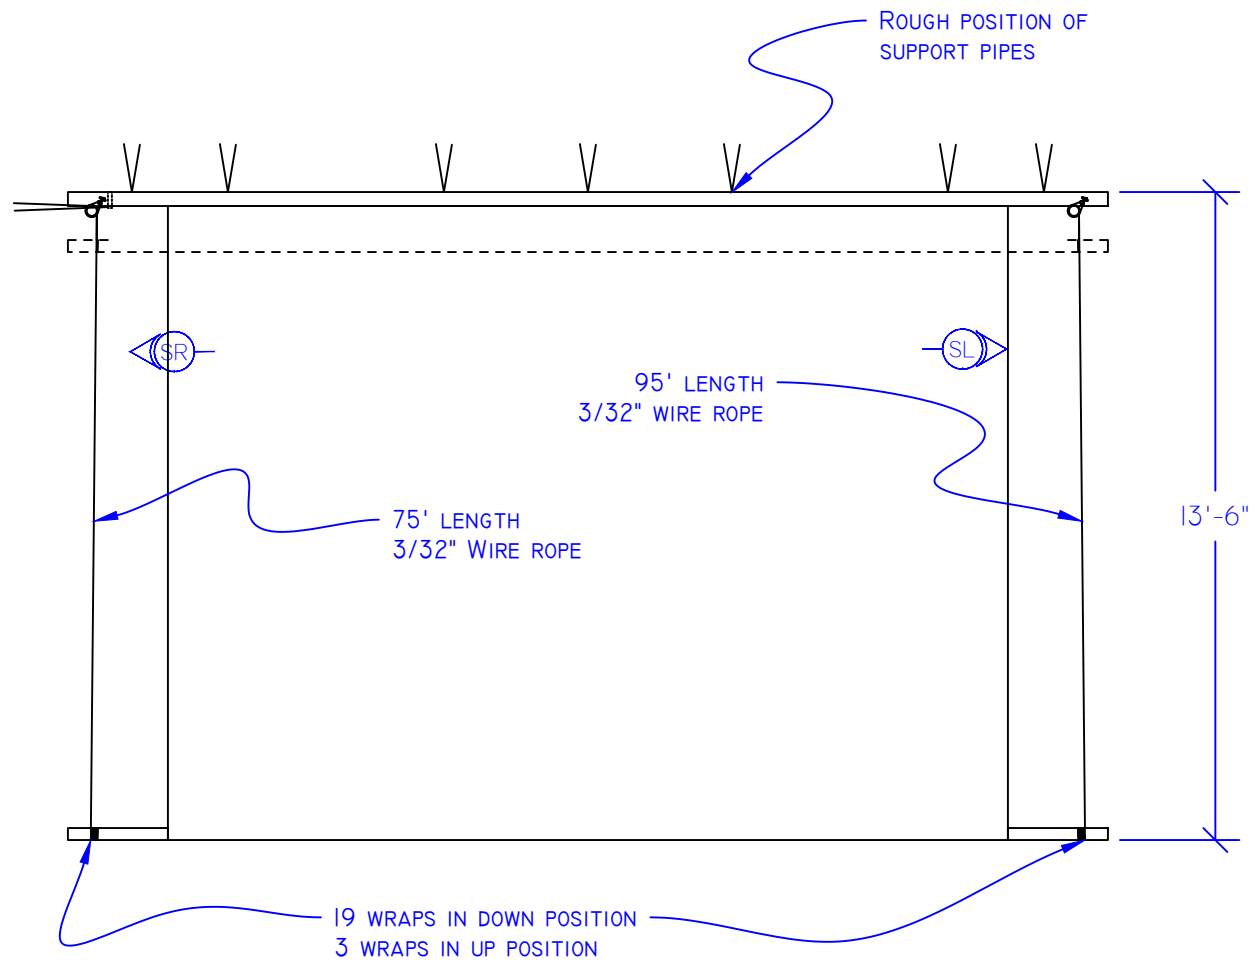

MAKE 1

OSCR
Roller Drops

DATE:
4/8/2021

SCALE:
1/2" = 1'

SHEET:
U1

SANDWICH BATTENS
MAKE 1

TUBE
MAKE 1

OSCR
Roller Drops

OSCR

DATE:
4/27/2021

SCALE:
1/2" = 1'

SHEET:
U2

DATE:
5/6/2021

SCALE:
3" = 1'

SHEET:
U3

OSCR
Roller Drops

DS ROLLER DROP

OSCR
Roller Drops

OSCR

DATE:
6/18/2021

SCALE:
1/4" = 1'

SHEET:
U4

SR (DS DROP) RIGGING

OSCR

DATE:
5/25/2021

SCALE:
1" = 1'

SHEET:
U6

Roller Drops

OSCR
Roller Drops

SCR

DATE:
5/6/2021
SCALE:
3" = 1'
SHEET:
U7